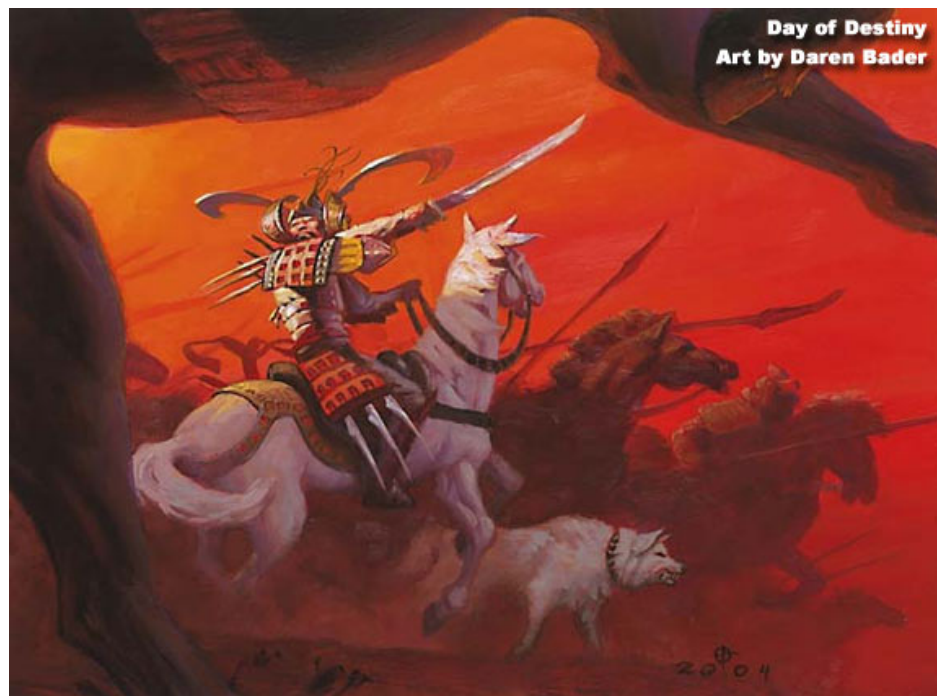

Home > Games > Magic > Magicthegathering.com > Magic Arcana

Day of Two Destinies

Magic Arcana
Wednesday, February 16, 2005

Daren Bader illustrated *Betrayers of Kamigawa's* legendary enchantment, **Day of Destiny**. Not only does the art take a cool perspective from under one samurai's thundering horse, it depicts two -- count 'em, two -- legendary creatures from *Champions of Kamigawa*.

Can you recognize the two legends? Click around on the larger image below to find them.

PRODUCTS

MAGIC ONLINE

MESSAGE BOARDS

RULES

[Discuss](#) on the message boards

[Magic Arcana](#) archive